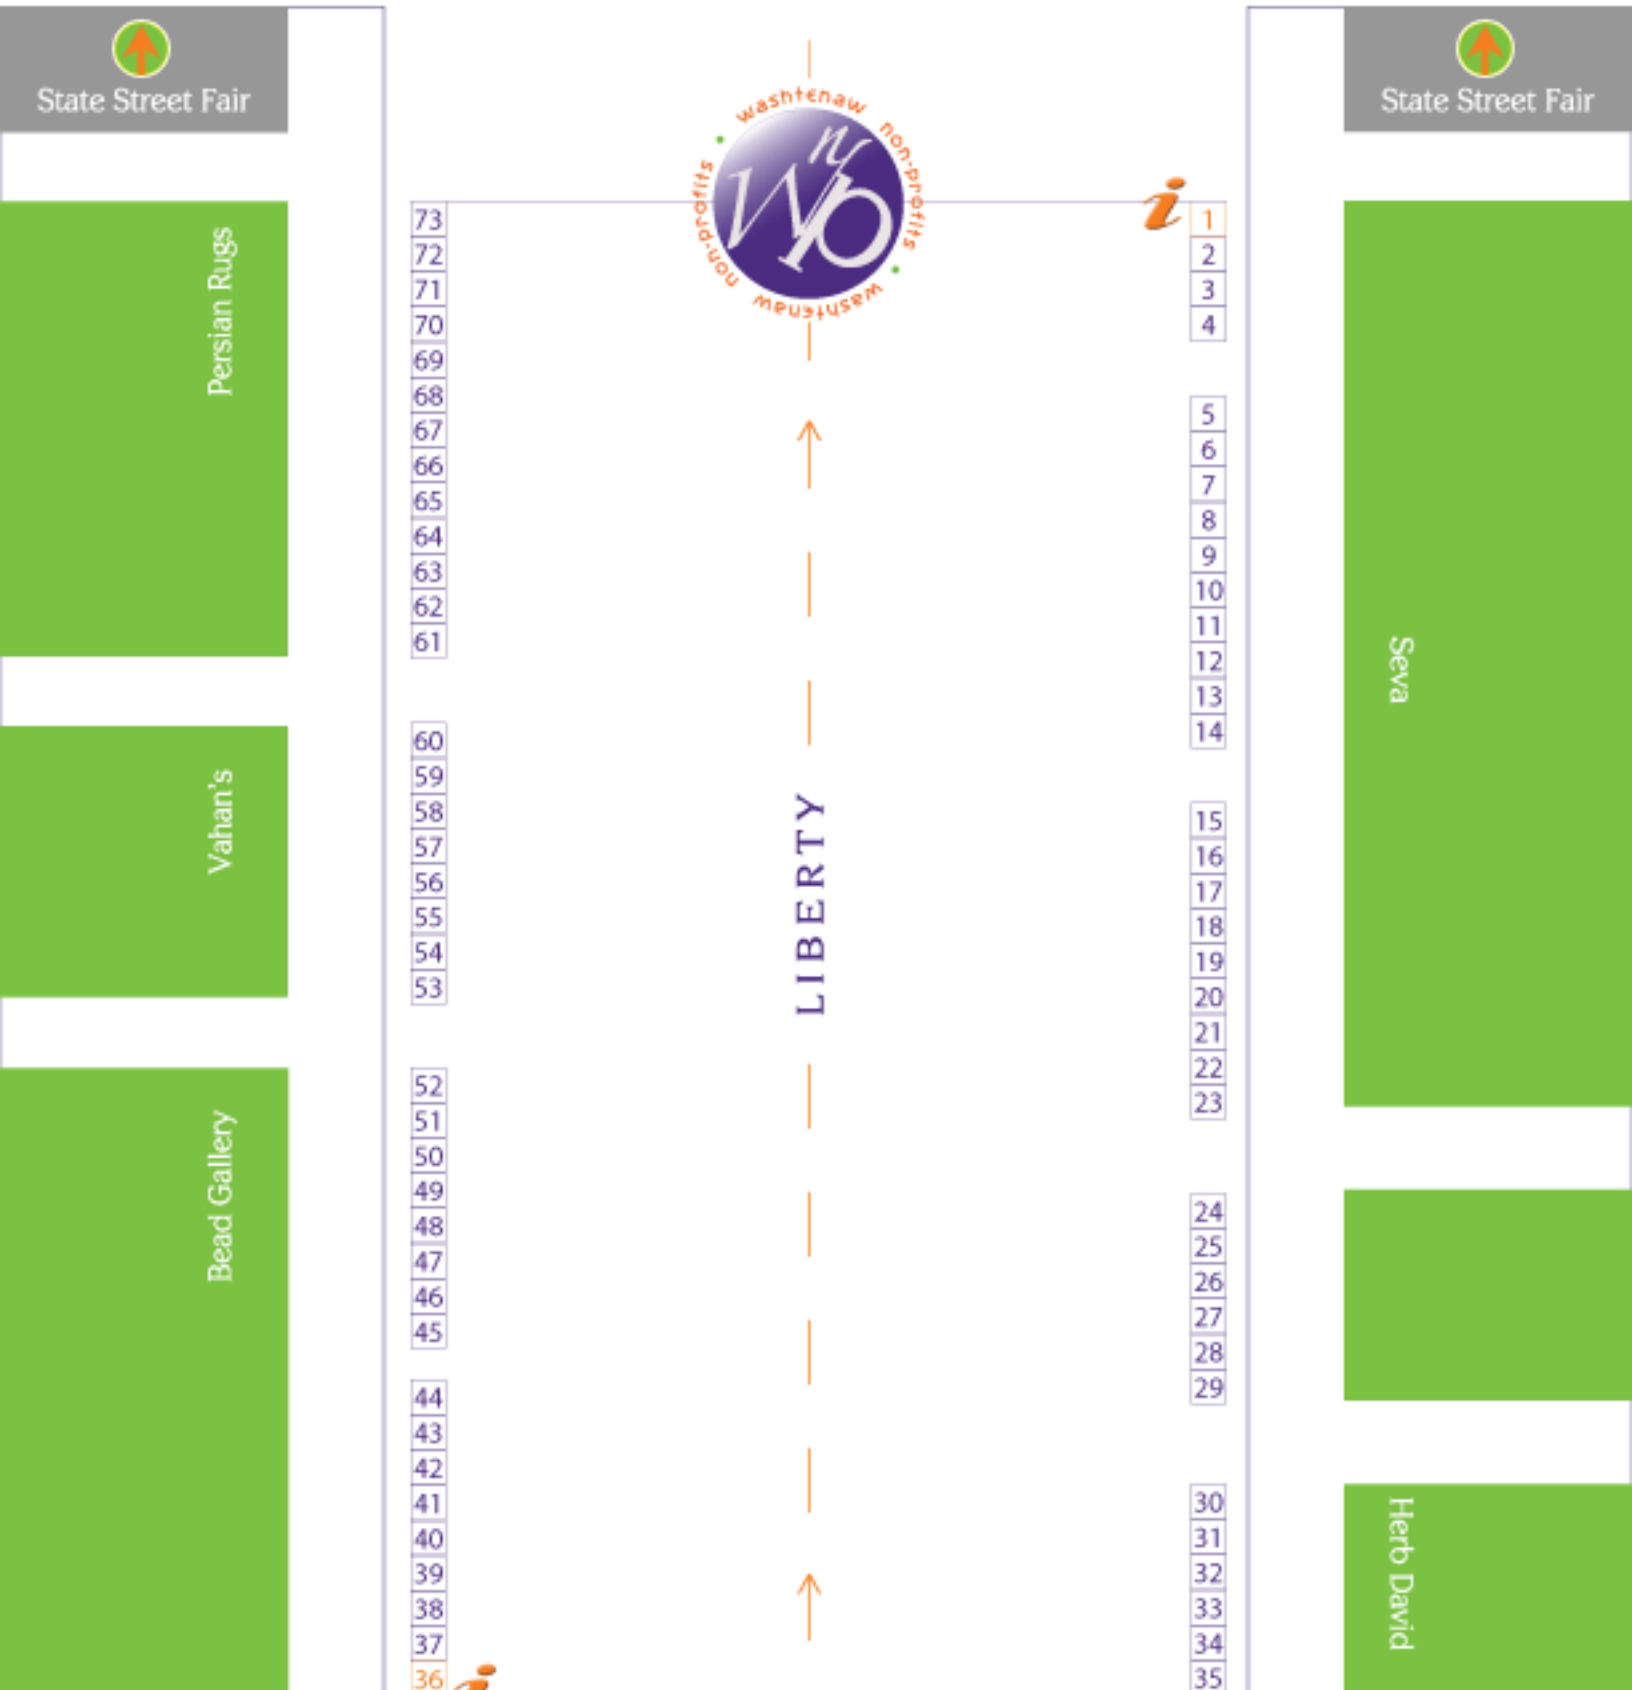

# Washtenaw NonProfits Booth Map

DIVISION

{ < > ^ : one way vehicle traffic    ■ : merchant units }