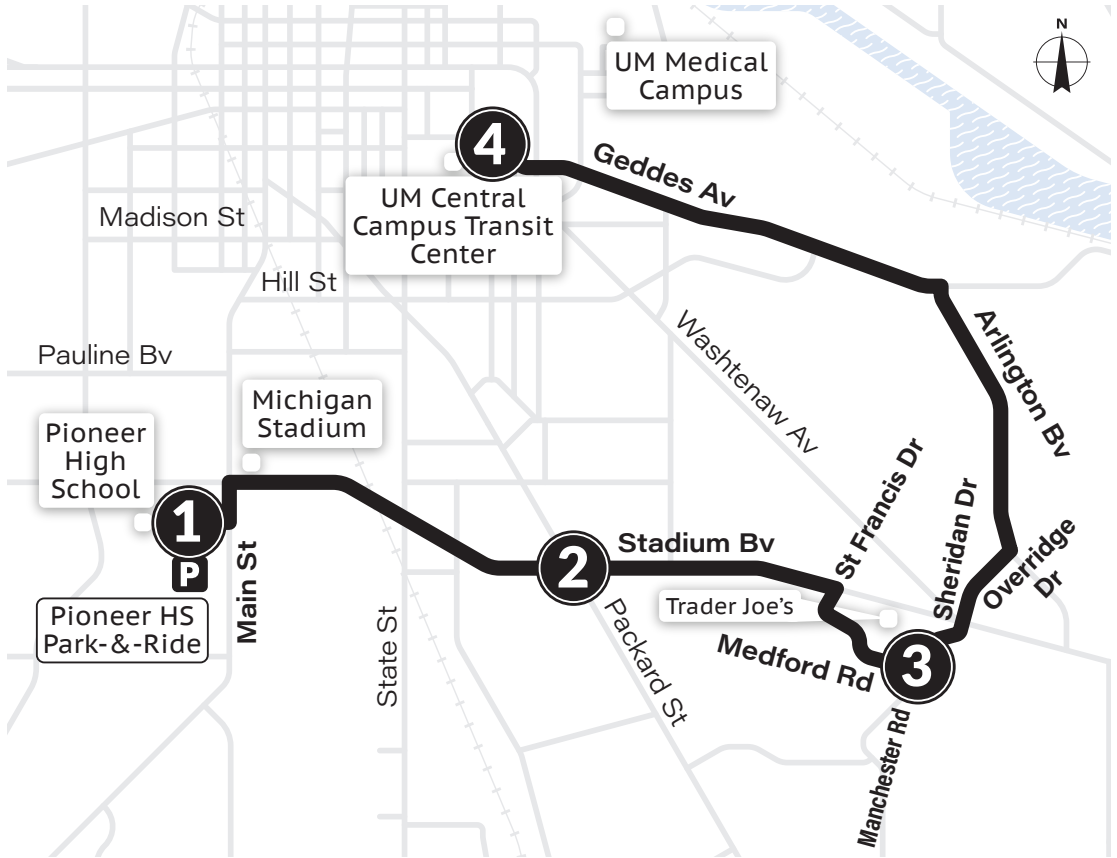

64 Geddes-E. Stadium

All Trips Connect to **Route 63** at the Central Campus Transit Center. Remain on the bus to reach the UM Medical Campus.

To Central Campus Transit Center

MONDAY-FRIDAY			
Pioneer HS Park-&-Ride	Stadium & Packard	Medford & Manchester	Central Campus Transit Ctr
1	2	3	4
6:24a	6:29a	6:34a	6:45a
6:54a	6:59a	7:04a	7:15a
7:24a	7:29a	7:34a	7:45a
7:54a	7:59a	8:04a	8:15a
8:24a	8:29a	8:34a	8:45a
—	—	—	—
3:24p	3:29p	3:34p	3:45p
3:54p	3:59p	4:04p	4:15p
4:24p	4:29p	4:34p	4:45p
4:54p	4:59p	5:04p	5:15p
5:24p	5:29p	5:34p	5:45p
5:54p	5:59p	6:04p	6:15p

To Pioneer High School Park & Ride

MONDAY-FRIDAY			
Central Campus Transit Ctr	Medford & Manchester	Stadium & Packard	Pioneer HS Park-&-Ride
4	3	2	1
7:00a	7:11a	7:17a	7:21a
7:30a	7:41a	7:47a	7:51a
8:00a	8:11a	8:17a	8:21a
8:30a	8:41a	8:47a	8:51a
9:00a	9:11a	9:17a	9:21a
—	—	—	—
4:00p	4:11p	4:17p	4:21p
4:30p	4:41p	4:47p	4:51p
5:00p	5:11p	5:17p	5:21p
5:30p	5:41p	5:47p	5:51p
6:00p	6:11p	6:17p	6:21p

No Saturday or Sunday Service.