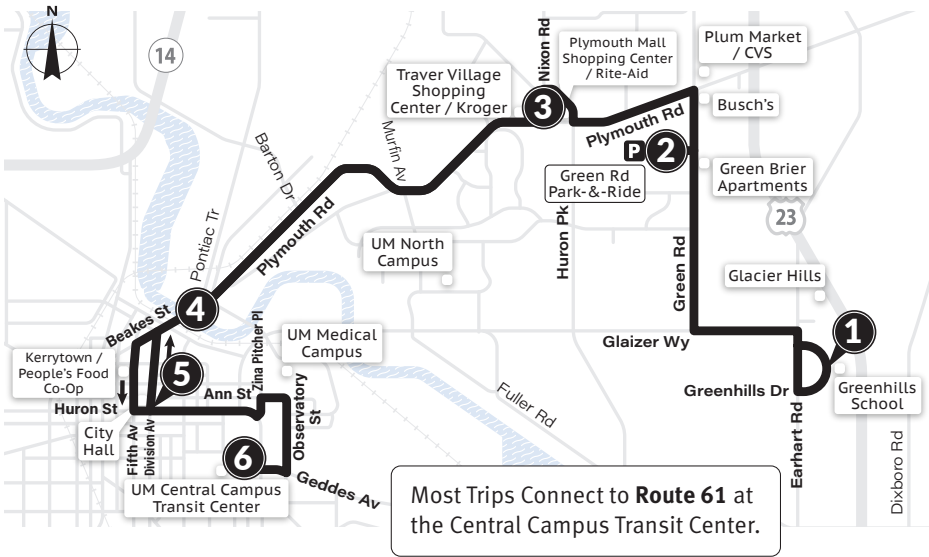

UM-Plymouth-Greenhills ROUTE 65

To Greenhills

To Central Campus Transit Center

MONDAY-FRIDAY					MONDAY-FRIDAY				
Central Campus Transit Ctr	Division & Huron	Plymouth Mall	Green Rd Park & Ride	Greenhills	Greenhills	Green Rd Park & Ride	Plymouth Mall	Broadway & Swift	Central Campus Transit Ctr
6	5	3	2	1	1	2	3	4	6
6:35a	6:41a	6:53a	6:58a	7:10a	6:43a	6:49a	6:53a	7:02a	7:22a
7:05a	7:11a	7:23a	7:28a	7:40a	7:13a	7:19a	7:23a	7:32a	7:52a
7:35a	7:41a	7:53a	7:58a	8:10a	7:43a	7:49a	7:53a	8:02a	8:22a
8:05a	8:11a	8:23a	8:28a	8:40a	8:13a	8:19a	8:23a	8:32a	8:52a
8:35a	8:41a	8:53a	8:58a	9:10a	8:43a	8:49a	8:53a	9:02a	9:22a
9:05a	9:11a	9:23a	9:28a	9:40a	9:13a	9:19a	9:23a	9:32a	9:52a
9:35a	9:41a	9:53a	9:58a	10:10a	9:43a	9:49a	9:53a	10:02a	10:22a
10:05a	10:11a	10:23a	10:28a	10:40a	10:13a	10:19a	10:23a	10:32a	10:52a
10:35a	10:41a	10:53a	10:58a	11:10a	10:43a	10:49a	10:53a	11:02a	11:22a
11:05a	11:11a	11:23a	11:28a	11:40a	11:13a	11:19a	11:23a	11:32a	11:52a
11:35a	11:41a	11:53a	11:58a	12:10p	11:43a	11:49a	11:53a	12:02p	12:22p
12:05p	12:11p	12:23p	12:28p	12:40p	12:13p	12:19p	12:23p	12:32p	12:52p
12:35p	12:41p	12:53p	12:58p	1:10p	12:43p	12:49p	12:53p	1:02p	1:22p
1:05p	1:11p	1:23p	1:28p	1:40p	1:13p	1:19p	1:23p	1:32p	1:52p
1:35p	1:41p	1:53p	1:58p	2:10p	1:43p	1:49p	1:53p	2:02p	2:22p
2:05p	2:11p	2:23p	2:28p	2:40p	2:13p	2:19p	2:23p	2:32p	2:52p
2:35p	2:41p	2:53p	2:58p	3:10p	2:43p	2:49p	2:53p	3:02p	3:22p
3:05p	3:11p	3:23p	3:28p	3:40p	3:13p	3:19p	3:23p	3:32p	3:52p
3:35p	3:41p	3:53p	3:58p	4:10p	3:43p	3:49p	3:53p	4:02p	4:22p
4:05p	4:11p	4:23p	4:28p	4:40p	4:13p	4:19p	4:23p	4:32p	4:52p
4:35p	4:41p	4:53p	4:58p	5:10p	4:43p	4:49p	4:53p	5:02p	5:22p
5:05p	5:11p	5:23p	5:28p	5:40p	5:13p	5:19p	5:23p	5:32p	5:52p
5:35p	5:41p	5:53p	5:58p	6:10p	5:43p	5:49p	5:53p	6:02p	6:22p
6:05p	6:11p	6:23p	6:28p	6:40p	6:13p	6:19p	6:23p	6:32p	6:52p
6:35p	6:41p	6:53p	6:58p	7:10p	6:43p	6:49p	6:53p	7:02p	7:22p*
7:05p	7:11p	7:23p	7:28p	7:40p	7:13p	7:19p	7:23p	7:32p	7:52p*
7:35p	7:41p	7:53p	7:58p	8:10p	7:43p	7:49p	7:53p	8:02p	8:22p*
8:05p	8:11p	8:23p	8:28p	8:40p					
8:35p	8:41p	8:53p	8:58p	9:10p					

*Trip does NOT connect to Route 61

No Saturday or Sunday Service.